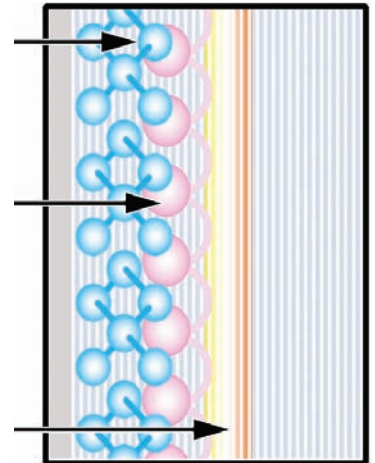

Heartland® Vinyl Products
come with a **Lifetime Limited Warranty***
that includes **transferability and labor.**
*see warranty for full details